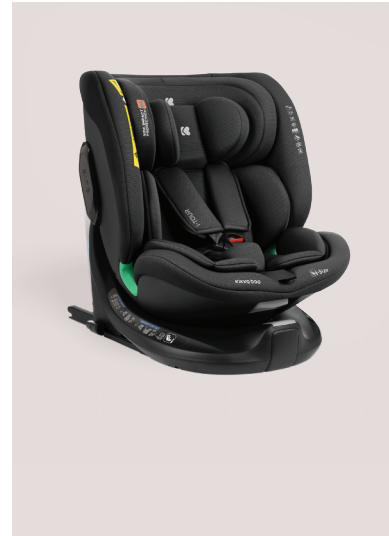

CAR SEAT (40-150 CM) COMPARISON CHART

i-TWIST

Rear-facing | 40-150 cm
Forward-facing | 76-150 cm

i-TOUR

Rear-facing | 40-150 cm
Forward-facing | 76-150 cm

i-SECURE

Rear-facing | 40-150 cm
Forward-facing | 76-150 cm

i-ORBIT

Rear-facing | 40-150 cm
Forward-facing | 76-150 cm

Name

Usage

Specifications

Weight

14 kg

10.9 kg

Isofix

Side Protection System (SPS)

Top-tether

Support leg

Rebound bar

Functionality & Comfort

360° rotation of the seat

Headrest positions

5

Removable infant insert

Memory foam on the headrest